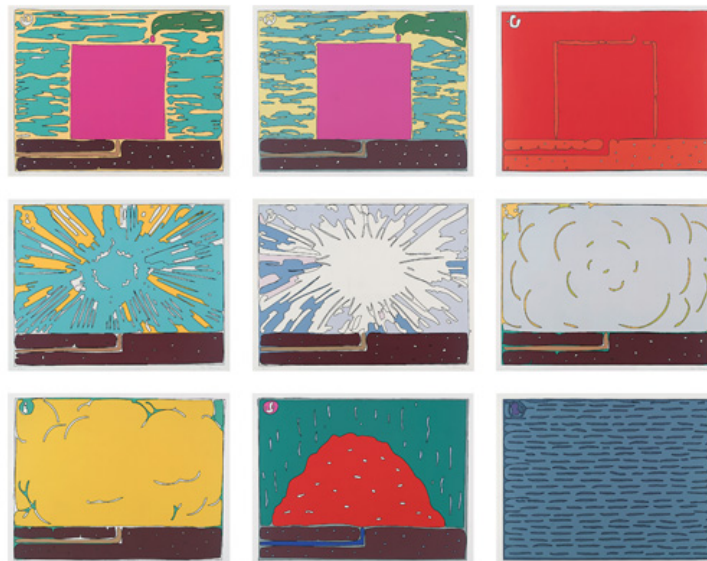

## SCHELLMANNART

### **Peter Halley - Exploding Cell 1994**

Set of 9 silkscreens on museum board,  
each print 93 x 120 cm (37 x 48 in.),  
each signed and numbered. Edition of 32.

Schellmann Art, attn. Bettina Mittler  
Ainmillerstrasse 25, 80801 München  
tel +49 89 38666080  
Tue - Fri 10 am - 6 pm  
[munich@schellmannart.com](mailto:munich@schellmannart.com)