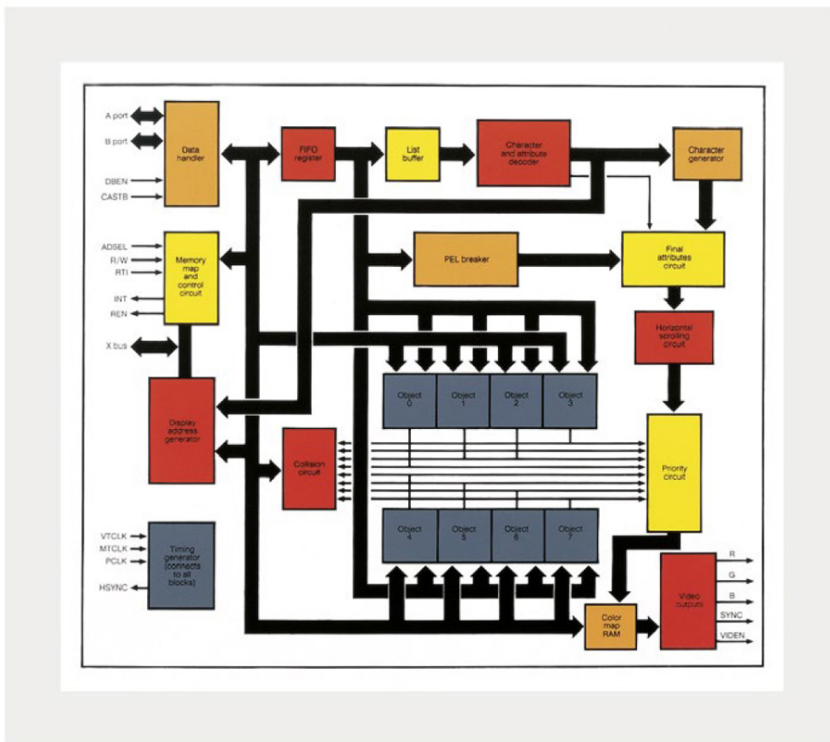

## Peter Halley - from: Organizational Charts (image 2) 1990

Portfolio of four silkscreens on mylar.

<b>1</b> Is it an Arrival or a Departure?

<b>2</b> Final Attributes

<b>3</b> Limited Partners

<b>4</b> Station, Cell, Factory

Size originally 79 x 98 cm; most of the edition revised in 1993 and trimmed to:

1 83 x 57 cm, 2 62 x 68.5 cm,

3 58.5 x 77.5 cm, 4 50 x 71.5 cm.

Edition: 50, each signed and numbered.

Schellmann Art, attn. Bettina Mittler  
Ainmillerstrasse 25, 80801 München  
tel +49 89 38666080  
Tue - Fri 10 am - 6 pm  
munich@schellmannart.com