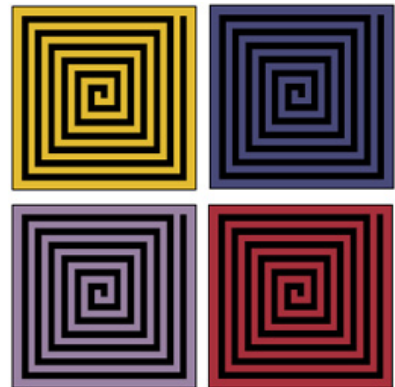

## SCHELLMANNART

### Liam Gillick - Restructured Diagrammed 2007

Wall covered with pattern in acrylic paint, executed by using a 40 x 40 cm (16 x 16") stencil in one of four colors. Overall dimensions according to the wall. Limited to 12 installations, with a signed and numbered certificate giving specific instructions for on-site installation.