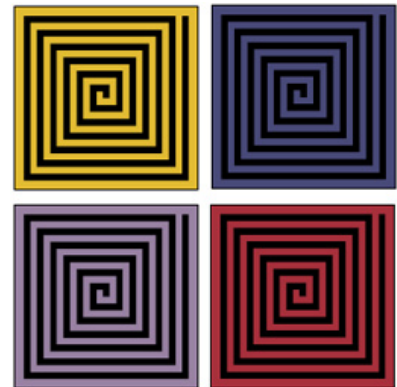

## SCHELLMANNART

### Liam Gillick - Restructured Diagrammed 2007

Wall covered with pattern in acrylic paint, executed by using a 40 x 40 cm (16 x 16") or 80 x 80 cm (32 x 32") stencil in one of four colors. Overall dimensions according to the wall. Limited to 12 installations, with a signed and numbered certificate giving specific instructions for on-site installation.