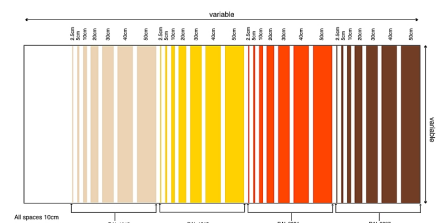

Liam Gillick - 65th Floor Lobby Design 1999/2015

Wall painting in acrylic paint with floor to ceiling stripes in up to four colors according to the length of the wall. Limited to 15 installations, with a signed and numbered certificate giving specific instructions for on-site installation.