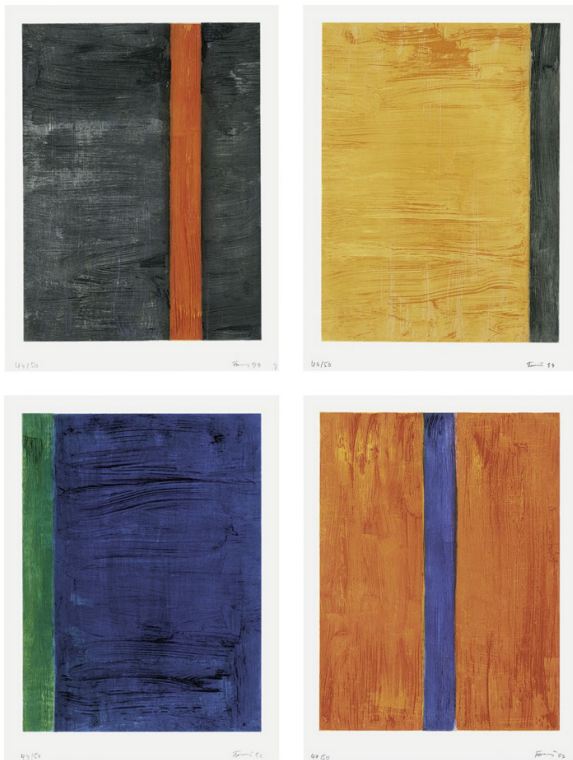

SCHELLMANNART

Günther Förg - Leaves 1999

Set of 4 etchings on rag paper, each print 84,5 x 63,5 cm (33¼ x 25 in.), each signed and numbered.
Edition of 50.

Schellmann Art, attn. Bettina Mittler
Ainmillerstrasse 25, 80801 München
tel +49 89 38666080
Tue - Fri 10 am - 6 pm
munich@schellmannart.com