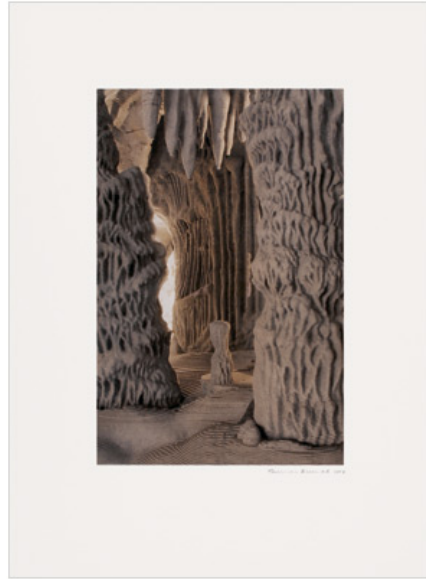

SCHELLMANNART

Thomas Demand - Grotesques 32 and 53 2006

2 photogravures on rag paper,
73 x 57 cm (28¾ x 22½").
edition of 100, one imaged signed,
the other numbered.

Schellmann Art, attn. Bettina Mittler
Ainmillerstrasse 25, 80801 München
tel +49 89 38666080
Tue - Fri 10 am - 6 pm
munich@schellmannart.com