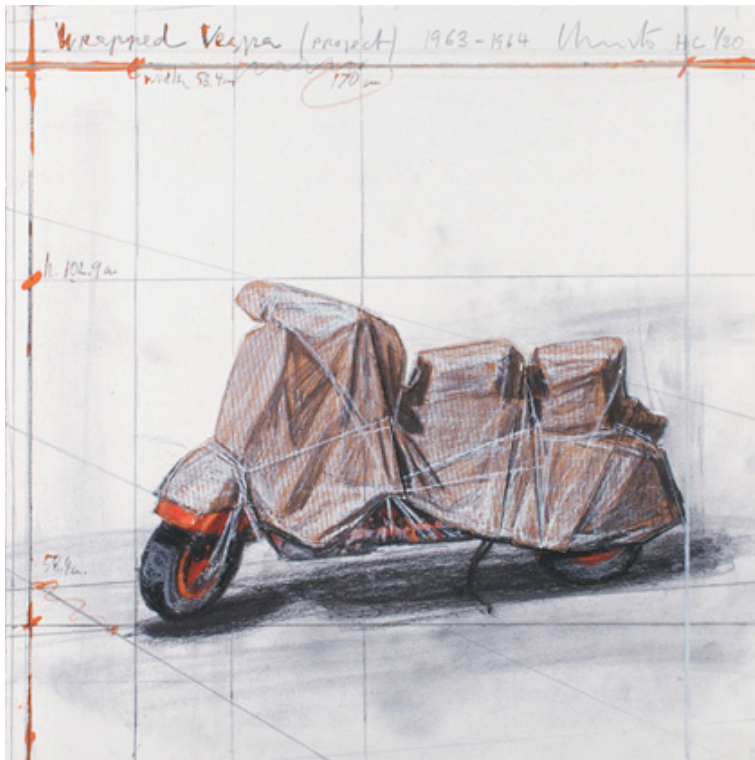

SCHELLMANNART

Christo and Jeanne-Claude - Wrapped Vespa 2009

Paper collage and digital pigment print on rag paper, with hand-made crayon additions, 31 x 31 cm (12¼ x 12¼ in.), edition of 200 (+ 30 H.C.), signed and numbered.