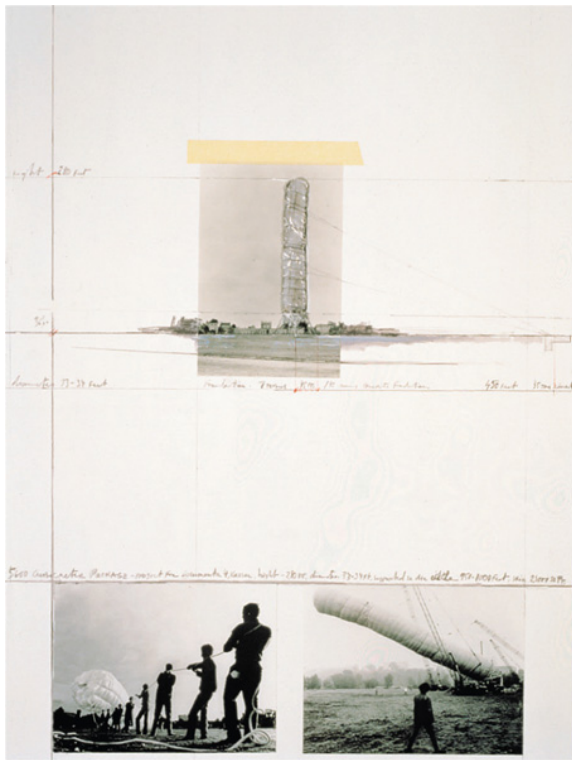

SCHELLMANNART

Christo and Jeanne-Claude - 5600 m³ Package, Project for Documenta 4, Kassel 1986

Collotype and silkscreen with collage (photos, tape, polyurethane and twine), on rag paper, 80 x 60 cm (31½ x 23¾"), edition of 90 + XXX, signed and numbered.