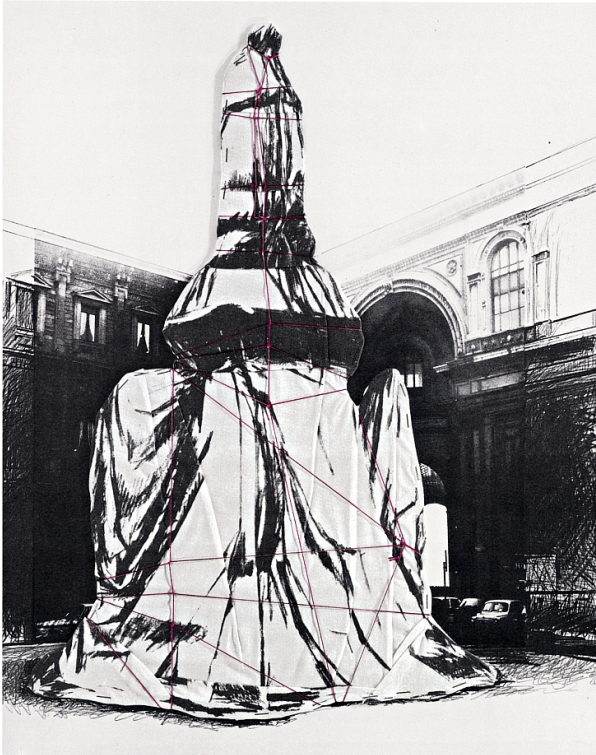

SCHELLMANNART

Christo and Jeanne-Claude - Wrapped Monument to Leonardo 1971

Project for Piazza della Scala, Milan
CR 40, Collotype, b/w, with collage of fabric, red thread,
and stapels, 74.5 x 55.5 cm (29½ x 22 in.), edition of 99,
signed and numbered, framed. Plus CR 42, collotype,
signed, ed. of 999 (not framed).