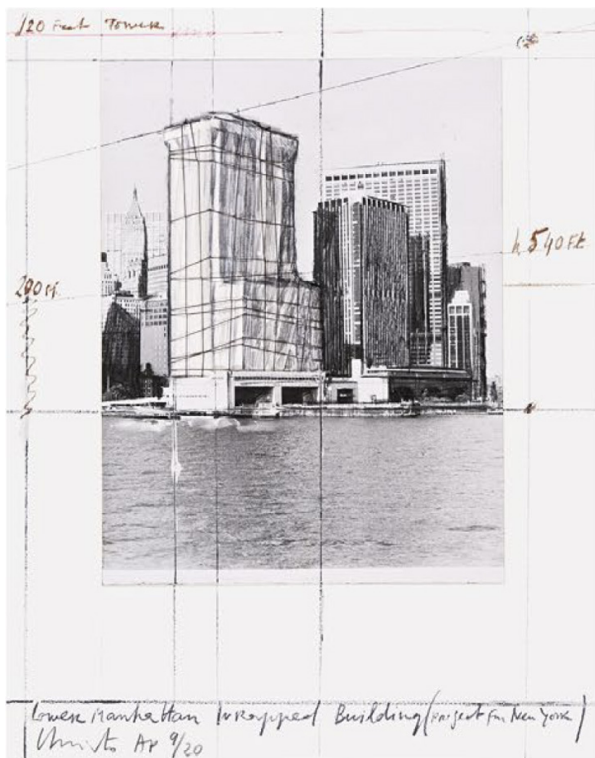

SCHELLMANNART

Christo and Jeanne-Claude - from: Five Urban Projects (image 3) 1985

Portfolio with five collage prints:

- 1 **Wrapped Trees**, Project for the Avenue des Champs-Élysées, Paris
- 2 **Mein Kölner Dom**, Wrapped, Project for Cologne
- 3 **Lower Manhattan Wrapped Building**, Project for New York
- 4 **Curtains for La Rotonda**, Project for Milan
- 5 **Ponte S. Angelo, Wrapped**, Project for Rome.

Photographs mounted on Arches 270g rag paper, with collotype, silkscreen and collage of fabric, polyethylene, twine and masking tape; pencil and felt marker additions. Prints 35.5 x 28 cm (14 x 11 in.). Edition: 100 + 20 A.P. + XX A.P. + 5 P.P., ea. signed and numbered.