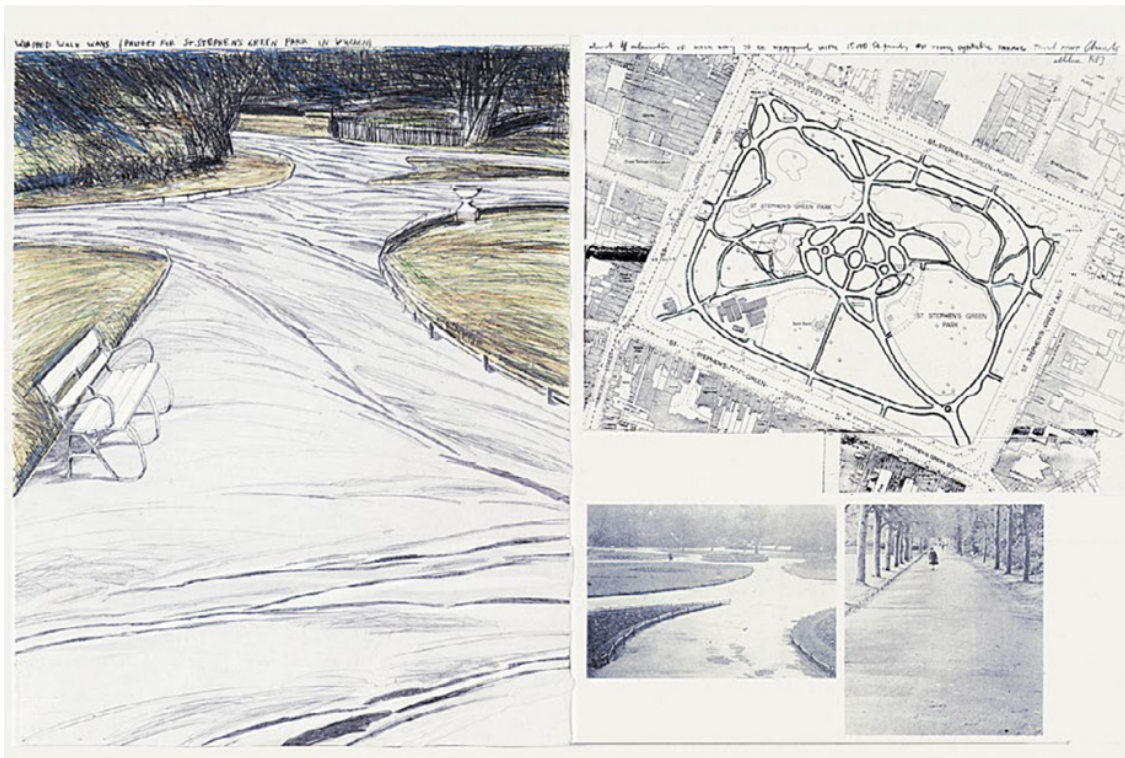

SCHELLMANNART

Christo and Jeanne-Claude - Wrapped Walk Ways 1983

Lithograph on Arches Cover White mounted on museum board, with collage of white cloth, 71 x 112 cm (28 x 44 in.) Edition of 100 + XXV + 20 A.P., signed and numbered.