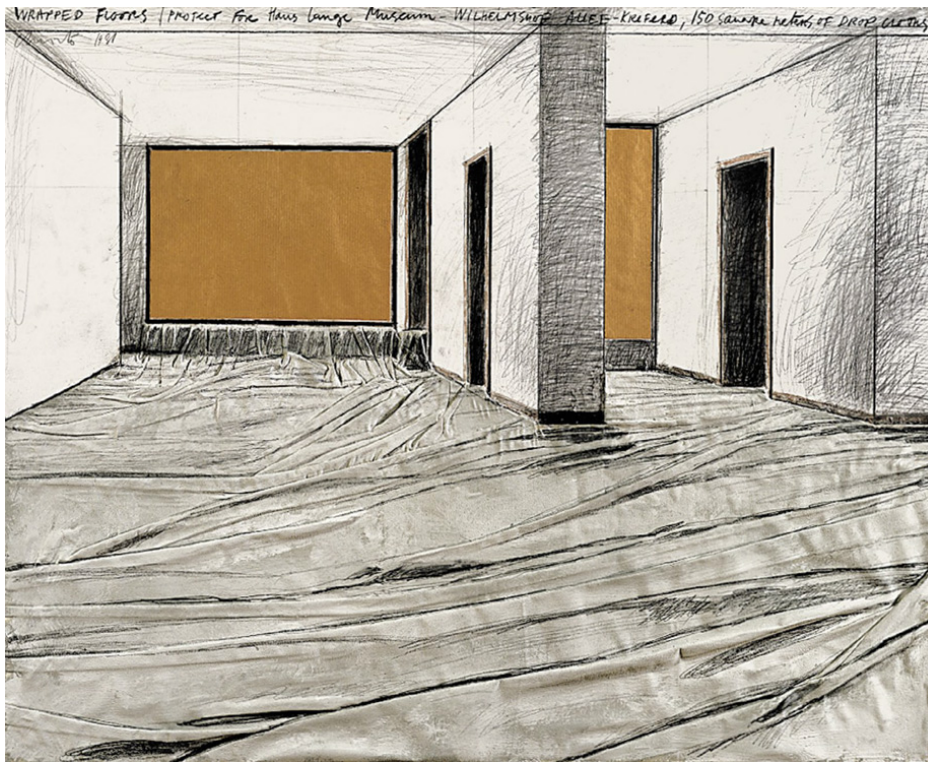

SCHELLMANNART

Christo and Jeanne-Claude - Wrapped Floors 1983

Lithograph on Arches Cover White mounted
on museum board, with collage of hand
painted cloth and brown wrapping paper,
staples, 57 x 72 cm (22½ x 28½ in.).