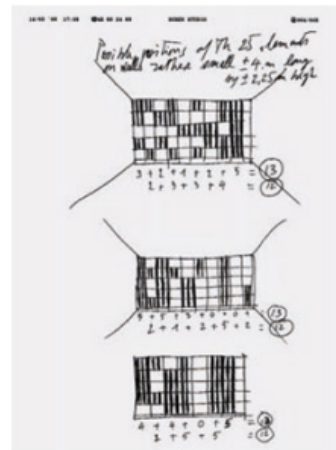

SCHELLMANNART

Daniel Buren - from: **Unexpected Variable Configurations: A Work in Situ (image 2)** 1998

Wall painted in a color with hand-drawn grid and 25 aluminum plates, screenprinted graphite gray and white to be mounted on a wall. Plates: 43.5 x 43.5 cm ea.; installation size according to the wall. Limited to 15 installations, each unique in wall color, with a signed and numbered certificate.