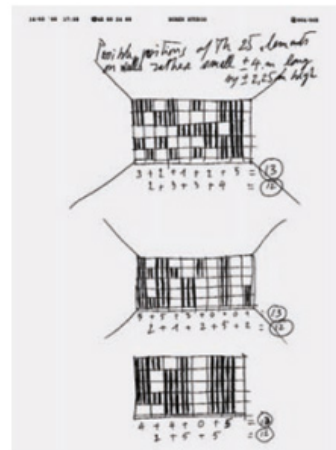

## SCHELLMANNART

### Daniel Buren - from: Unexpected Variable Configurations: A Work in Situ (image 2) 1998

Wall painted in a color with hand-drawn grid and 25 aluminum plates, screenprinted graphite gray and white to be mounted on a wall. Plates: 43.5 x 43.5 cm ea.; installation size according to the wall. Limited to 15 installations, each unique in wall color, with a signed and numbered certificate.