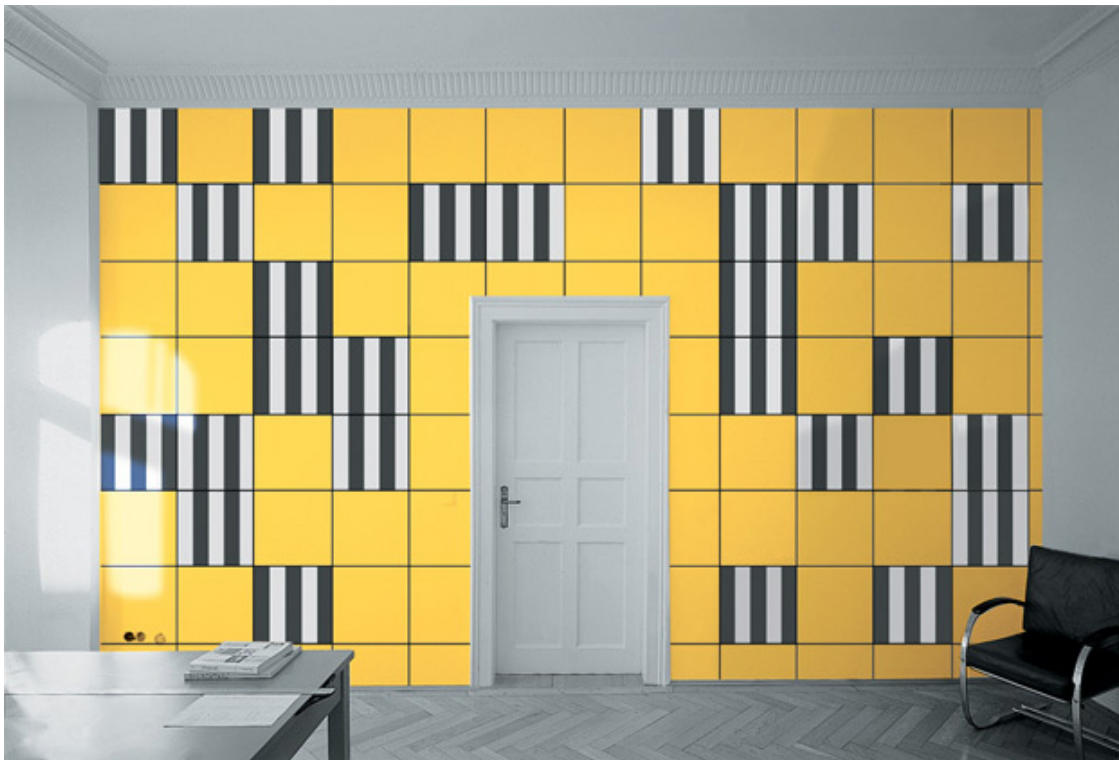

SCHELLMANNART

Daniel Buren - from: **Unexpected Variable Configurations: A Work in Situ (image 3) 1998**

Wall painted in a color with hand-drawn grid and 25 aluminum plates, screenprinted graphite gray and white to be mounted on a wall. Plates: 43.5 x 43.5 cm ea.; installation size according to the wall. Limited to 15 installations, each unique in wall color, with a signed and numbered certificate.