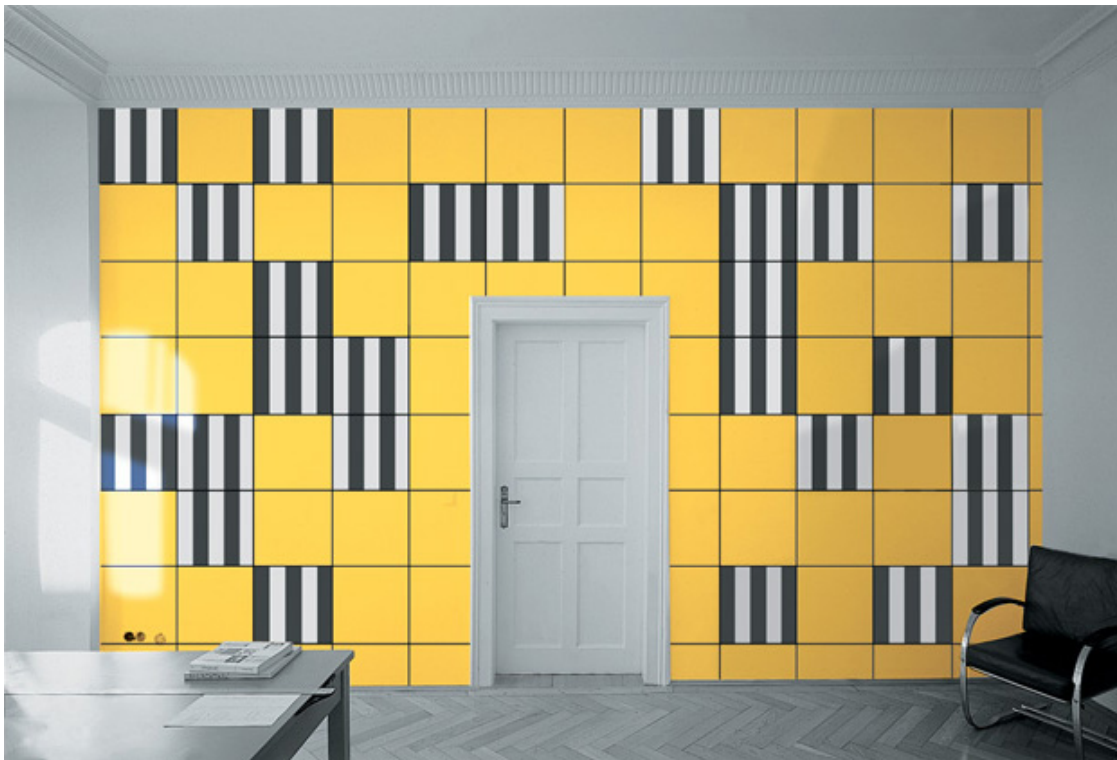

## SCHELLMANNART

### Daniel Buren - from: **Unexpected Variable Configurations: A Work in Situ (image 3) 1998**

Wall painted in a color with hand-drawn grid and 25 aluminum plates, screenprinted graphite gray and white to be mounted on a wall. Plates: 43.5 x 43.5 cm ea.; installation size according to the wall. Limited to 15 installations, each unique in wall color, with a signed and numbered certificate.