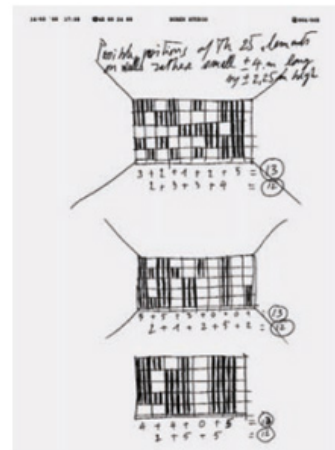

SCHELLMANNART

Daniel Buren - from: **Unexpected Variable Configurations: A Work in Situ (image 3) 1998**

Wall painted in a color with hand-drawn grid and 25 aluminum plates, screenprinted graphite gray and white to be mounted on a wall. Plates: 43.5 x 43.5 cm ea.; installation size according to the wall. Limited to 15 installations, each unique in wall color, with a signed and numbered certificate.