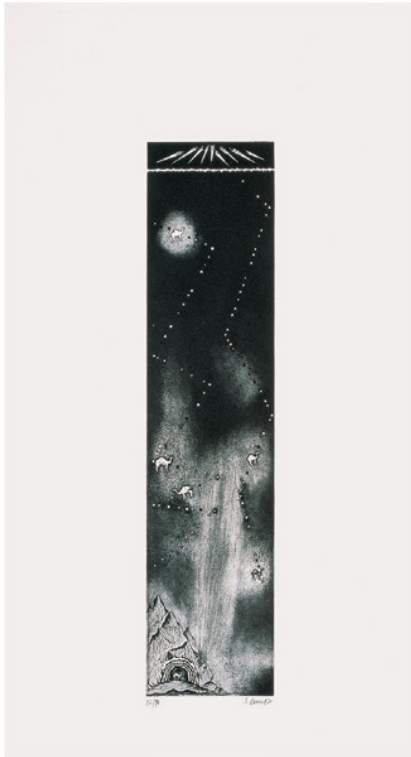

## SCHELLMANNART

### **Enzo Cucchi - Carro Celeste 1987**

Etching and aquatint on  
Fabriano Rosaspina rag paper,  
80 x 43.5 cm  
Edition: 90, signed and numbered.

Schellmann Art, attn. Bettina Mittler  
Ainmillerstrasse 25, 80801 München  
tel +49 89 38666080  
Tue - Fri 10 am - 6 pm  
[munich@schellmannart.com](mailto:munich@schellmannart.com)