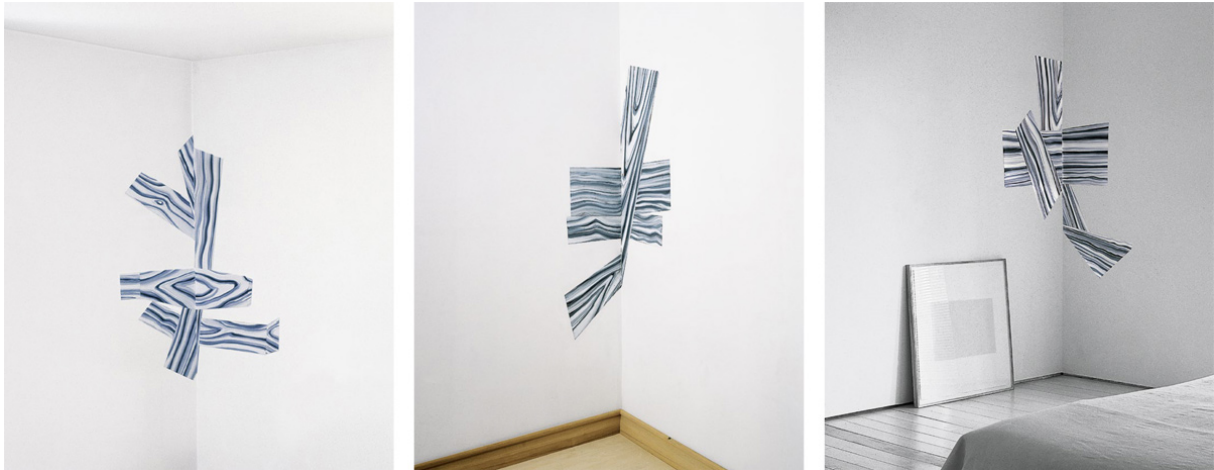

SCHELLMANNART

Richard Artschwager - from: Corner Splat (image 2) 1993

Painting in acrylic on mylar, mounted on a wall.
Different configurations and sizes, each unique;
installation size according to the wall.
Limited to 20 paintings, with a signed and
numbered certificate.
[not available]