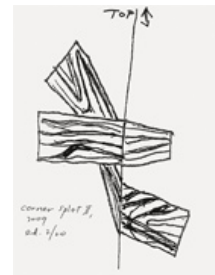

SCHELLMANNART

Richard Artschwager - Corner Splat II 2009

Laminate on aluminum, to be mounted on the wall, in or at a corner. Different configurations and sizes, each unique. Edition of 20, signed and numbered.