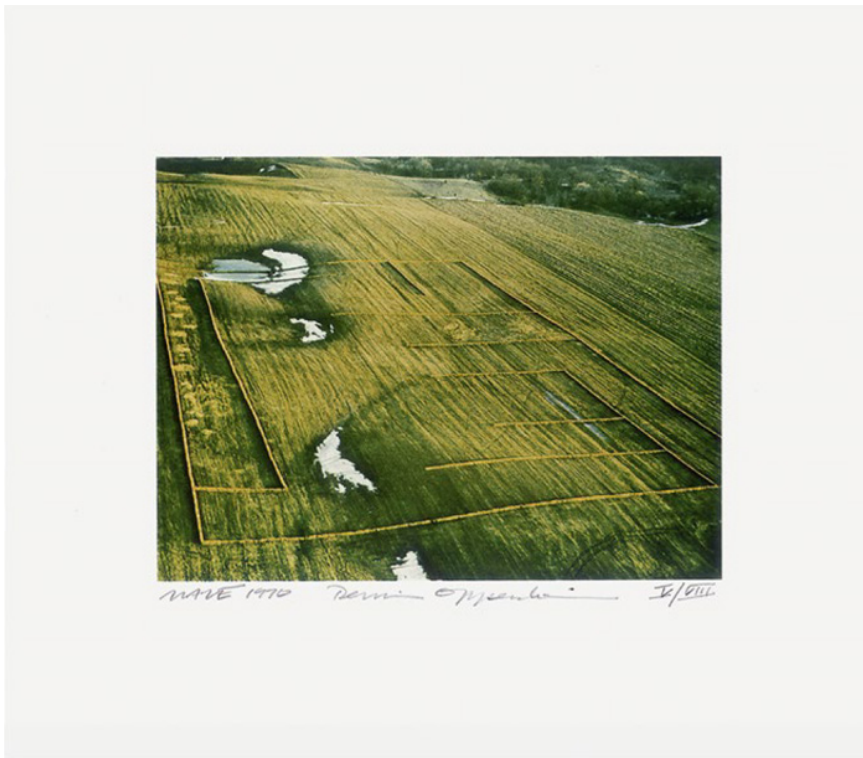

## SCHELLMANNART

### **Dennis Oppenheim - Maze 1970 1975**

Collotype/silkscreen on card board,  
33 x 40 cm (13 x 15¾"), edition of 55+VIII,  
signed, numbered.  
[not available]

Schellmann Art, attn. Bettina Mittler  
Ainmillerstrasse 25, 80801 München  
tel +49 89 38666080  
Tue - Fri 10 am - 6 pm  
[munich@schellmannart.com](mailto:munich@schellmannart.com)