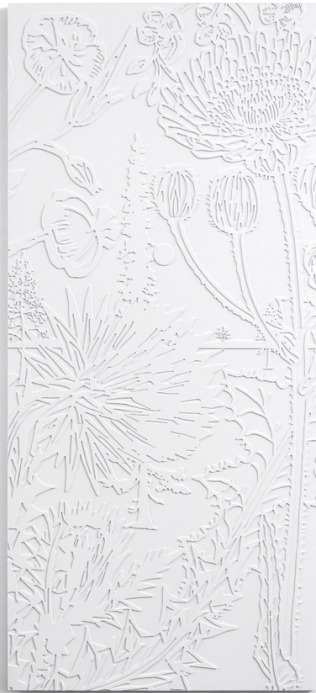

**SCHELLMANNART**

**Paul Morrison - Hilum 2006**

Polyurethane, CNC-milled, lacquered white, on a wood door panel. Size: 196 x 88 x 4.8 cm (77 x 34½ x 2"). Edition: 15 , signed and numbered on separate label.