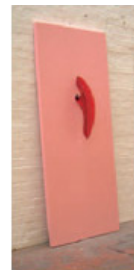

SCHELLMANNART

Anish Kapoor - Reverse Perverse 2006

Acrylic glass sculpture in painted wooden door panel. Size: door 200 x 90 x 4 cm (78³/₄ x 35¹/₂ x 1¹/₂"). Sculpture 62 x 25 x 11 cm (24¹/₂ x 10 x 4¹/₄"). Edition: 15, signed and numbered on separate label.