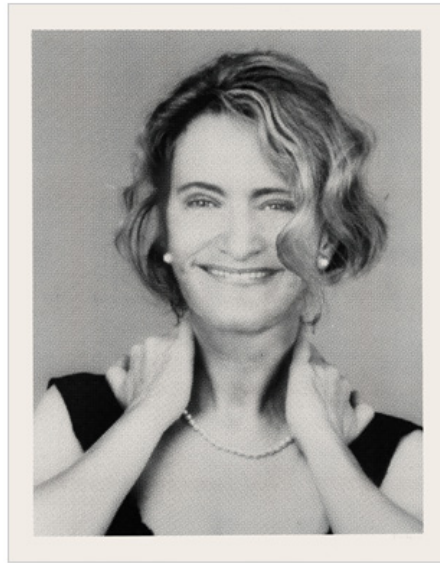

SCHELLMANNART

Rosemarie Trockel - Alice im Wunderland 1995

Silkscreen on rag paper,
101 x 80 cm (39¾ x 31½ in.).
Edition of 60, signed and numbered.

Schellmann Art, attn. Bettina Mittler
Ainmillerstrasse 25, 80801 München
tel +49 89 38666080
Tue - Fri 10 am - 6 pm
munich@schellmannart.com