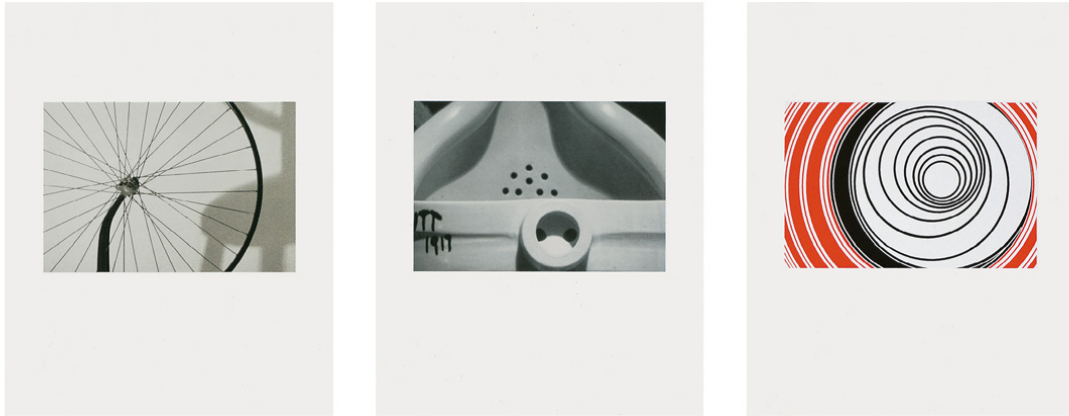

## SCHELLMANNART

### Elaine Sturtevant - Duchamp Triptych 1998

a, b: Two grano lithographs and c: Silkscreen, all on Rives rag paper. Each print 50 x 40 cm (19¾ x 15¾"), each signed and numbered. Edition of 60.

Schellmann Art, attn. Bettina Mittler  
Ainmillerstrasse 25, 80801 München  
tel +49 89 38666080  
Tue - Fri 10 am - 6 pm  
[munich@schellmannart.com](mailto:munich@schellmannart.com)