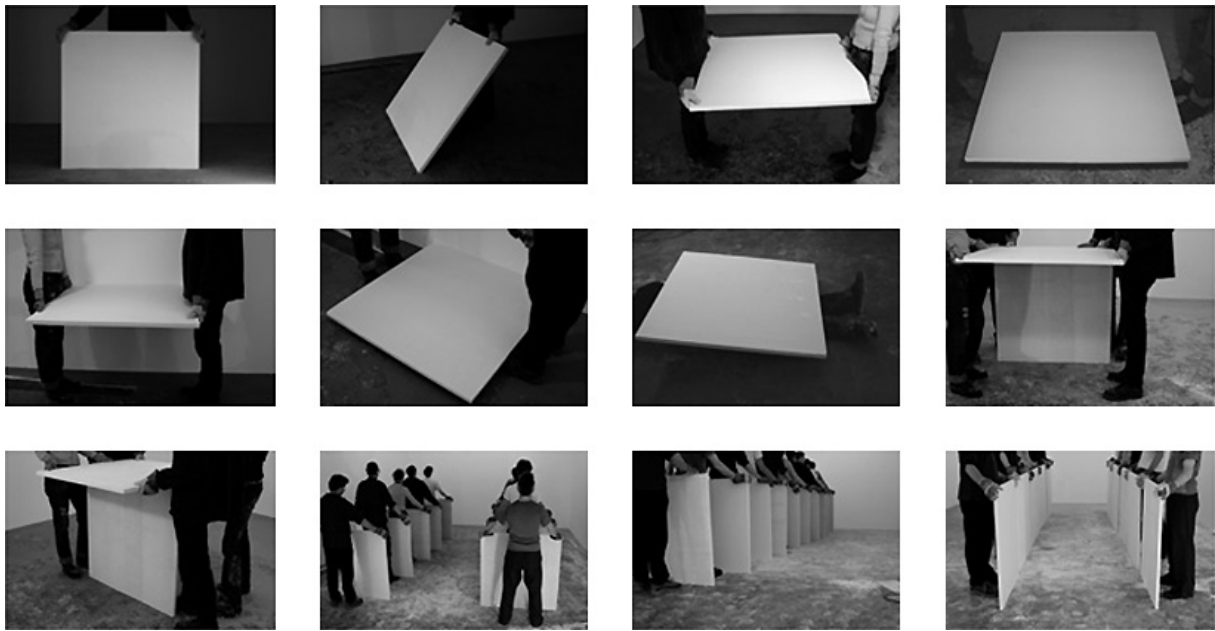

SCHELLMANNART

Santiago Sierra - 111 Constructions with 10 Modules and 10 Workers 2004

Portfolio box with 111 black-and-white photographs and a text sheet (colophon). Each print 21 x 29.7 cm (8 ¼ x 11 ¾"). Edition of 40 + X, signed and numbered on text sheet.